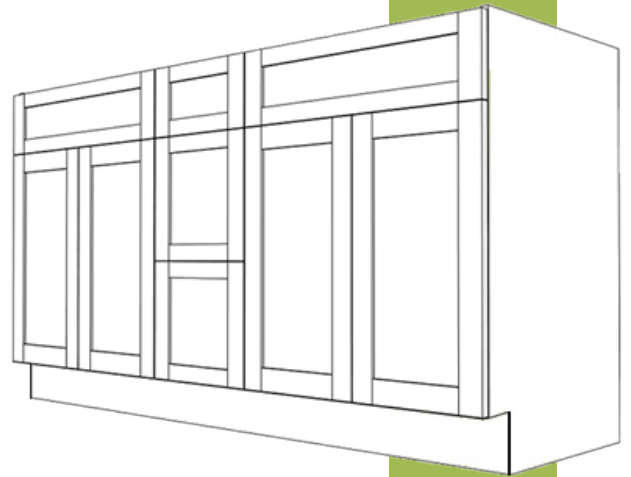

Vanity 60"

Double Sink- 4 Doors, Three Drawers

SKU: 60030

W:60" D: 21" H: 34.5"