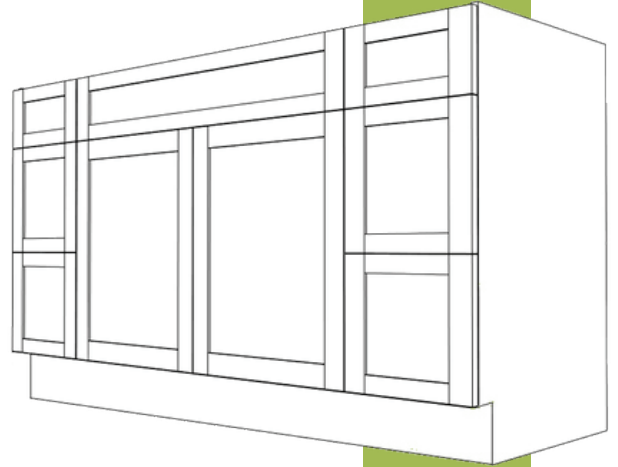

Vanity 48"

Single Sink- Two Doors, Four Drawers

SKU: 48060

W:48" D: 21" H: 34.5"

Vanity 60"

Single Sink- Two Doors, Six Drawers

SKU: 60060

W:60" D: 21" H: 34.5"